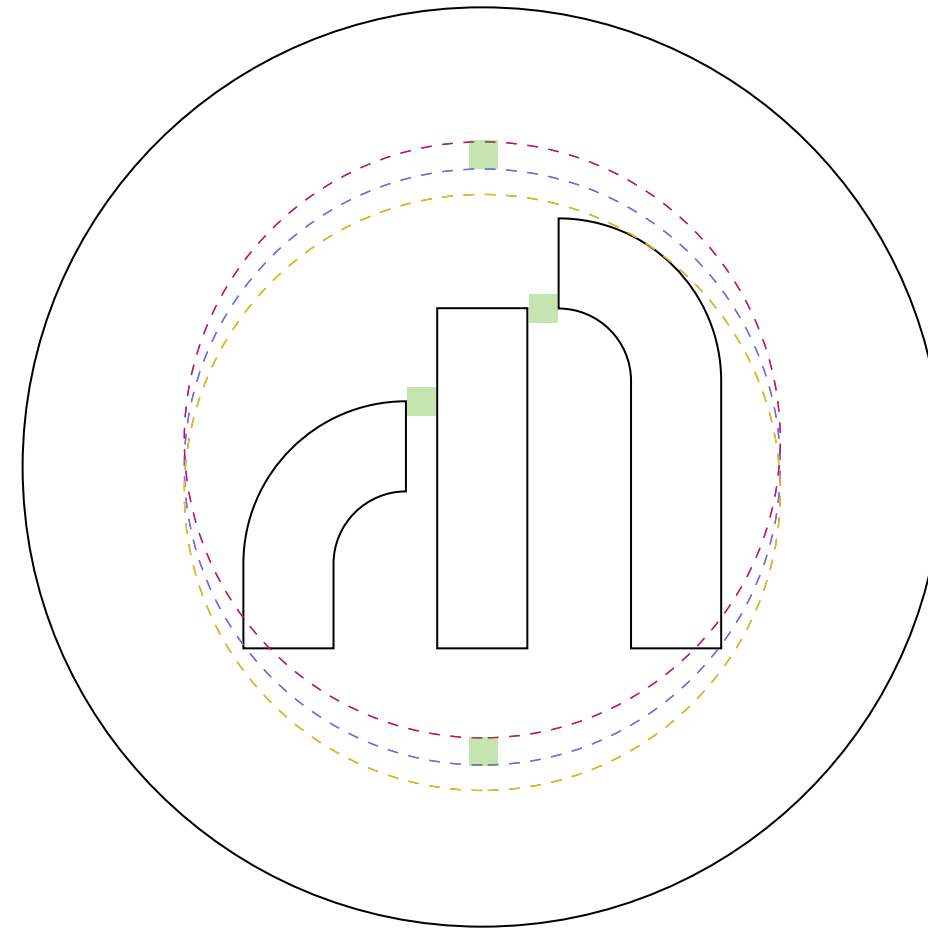

Identity Guide V1.0

01 Logo

vertical lockup

horizontal lockup

01 Logo

construction and safe zone

01 Logo

construction and safe zone

01 Logo

token

token construction

128px

96px

64px

48px

32px

24px

16px

01 Logo

mono token

mono vertical lockup

mono horizontal lockup

01 Logo

mono token

Example Size: 50pt Tracking:-30 Leading: 60pt
